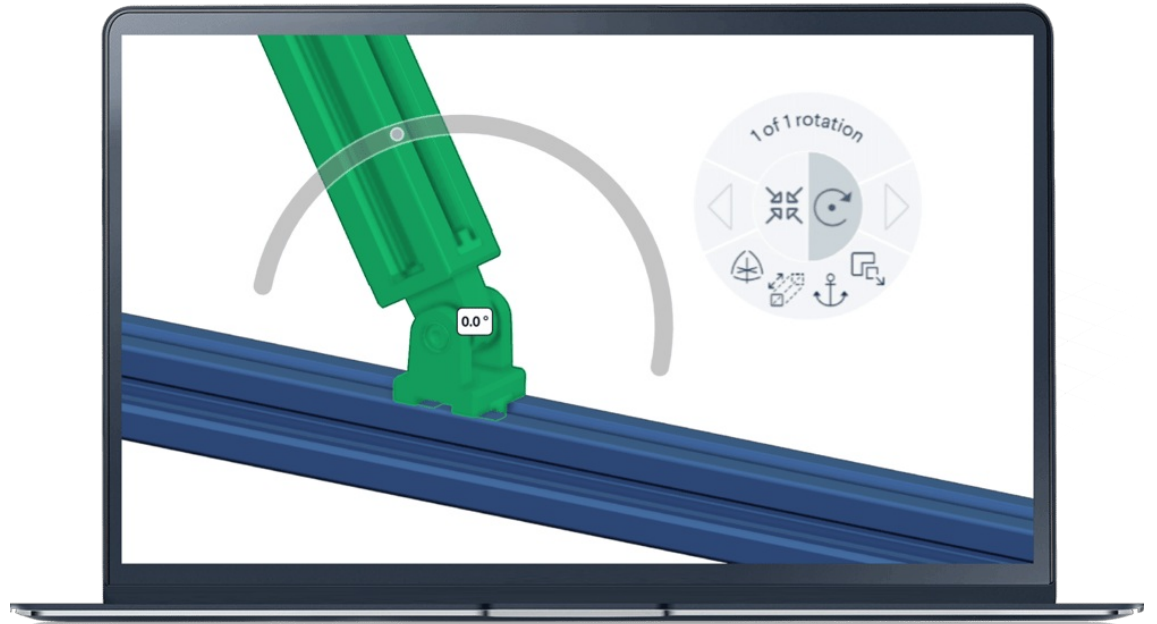

Navigation Compass

Contents

[Navigation Compass](#)

[Inserting Parts](#)

[Connecting Parts](#)

[Translating Parts](#)

[Rotating Parts](#)

To use this feature, simply open an existing design or start a new one.

Click to select a part and move it into the design space.

Navigation Compass

Inserting Parts

To insert your first part, simply click the part you would like to add and then click again to add it into the design space.

Connecting Parts

When inserting a new part and connecting it to an existing part, you will see the new navigation compass hovering above the possible connection point. Use the left and right arrows to navigate through the part orientation options and click the check-mark to confirm.

Note; as a shortcut, you can use your left/right keyboard arrows to change orientation and click enter on your keyboard to confirm.

Translating Parts

When translating a part (moving it along a single axis), the compass will show you the different number of translation options available. Use the left and right arrows to navigate through the translation options and grab the slider to move the part or group of parts.