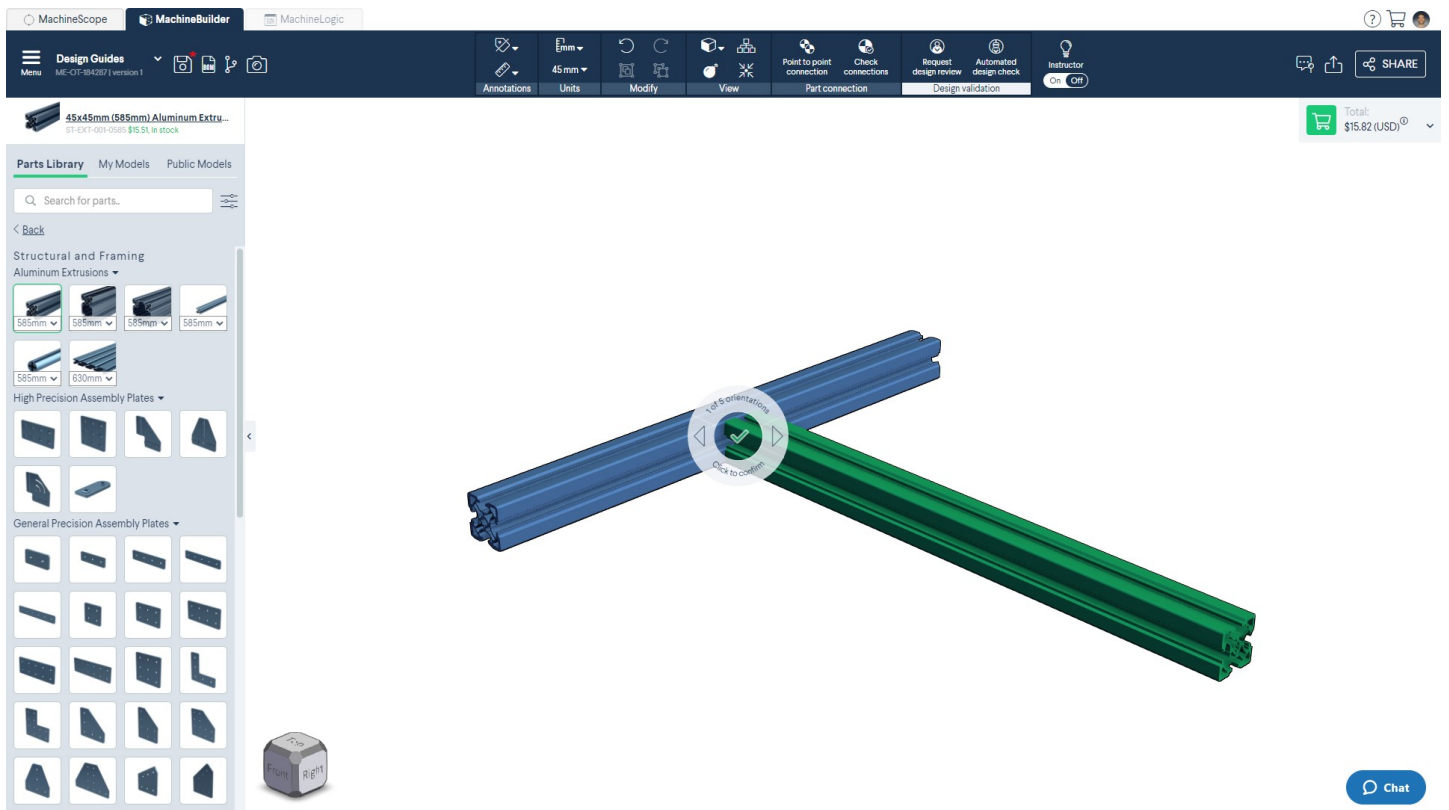

Navigation Compass

Contents

[Navigation Compass](#)

[Inserting Parts](#)

[Connecting Parts](#)

[Translating Parts](#)

[Rotating Parts](#)

To use this feature, simply open an existing design or start a new one.

Click to select a part and move it into the design space.

Navigation Compass

Inserting Parts

To insert your first part, simply click the part you would like to add and then click again to add it into the design space.

Connecting Parts

When inserting a new part and connecting it to an existing part, you will see the new navigation compass hovering above the possible connection point. Use the left and right arrows to navigate through the part orientation options and click the check-mark to confirm.

Note; as a shortcut, you can use your left/right keyboard arrows to change orientation and click enter on your keyboard to confirm.

Translating Parts

When translating a part (moving it along a single axis), the compass will show you the different number of translation options available. Use the left and right arrows to navigate through the translation options and grab the slider to move the part or group of parts.