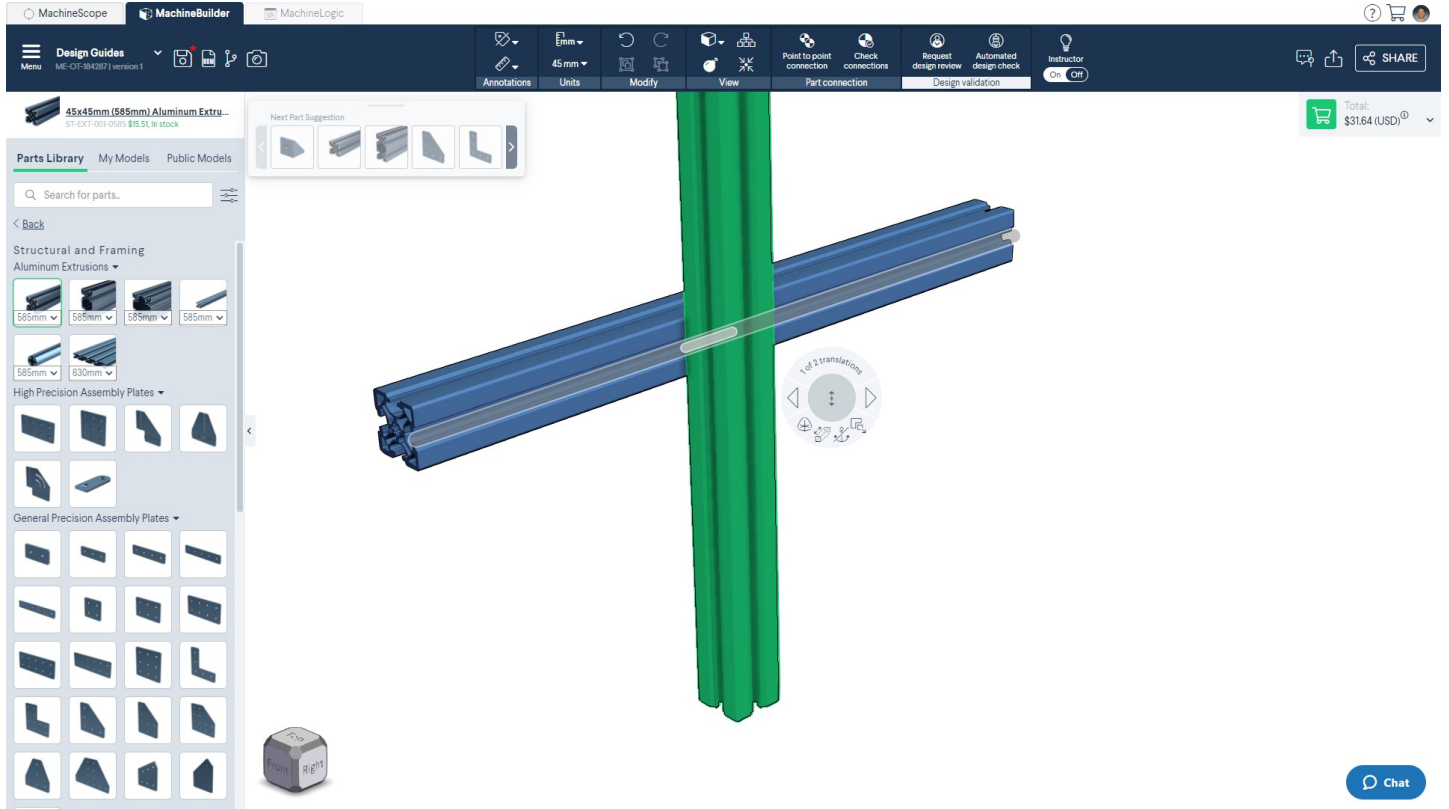

Connecting Parts

When inserting a new part and connecting it to an existing part, you will see the new navigation compass hovering above the possible connection point. Use the left and right arrows to navigate through the part orientation options and click the check-mark to confirm.

Note; as a shortcut, you can use your left/right keyboard arrows to change orientation and click enter on your keyboard to confirm.

Translating Parts

When translating a part (moving it along a single axis), the compass will show you the different number of translation options available. Use the left and right arrows to navigate through the translation options and grab the slider to move the part or group of parts.

Note; as a shortcut, you can use your left/right keyboard arrows to change the translation option.

Rotating Parts

When rotating the part (moving it along its rotational axis), the compass will show you the different number of both rotation and translation options available. Use the left and right arrows to navigate through the options and grab the slider to move the part or group of parts. The highlighted icon in the core of the compass will indicate which type of option you are viewing, if you would like to jump to only rotational or only translational options, simply click the relevant icon.