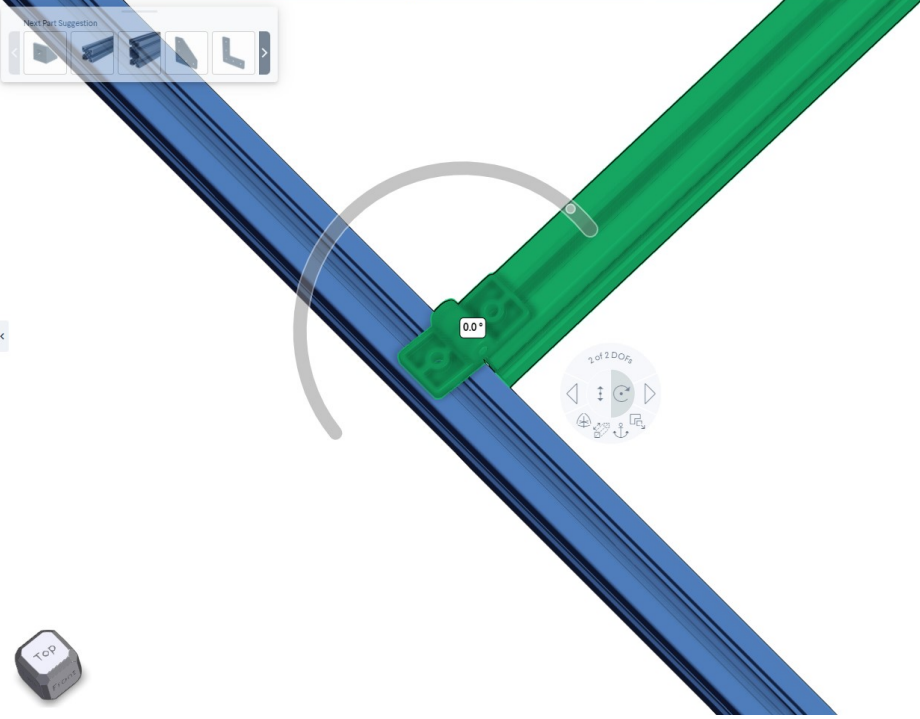

Total: $67.89 (USD)

Parts Library My Models Public Models

Search for parts...

< Back

- Hinges
- Door Frame Accessories
- Leveling Feet and Floor Mounts
- Power and Lighting
- Monitor Mounts
- Mounting Rails and Racks

Chat