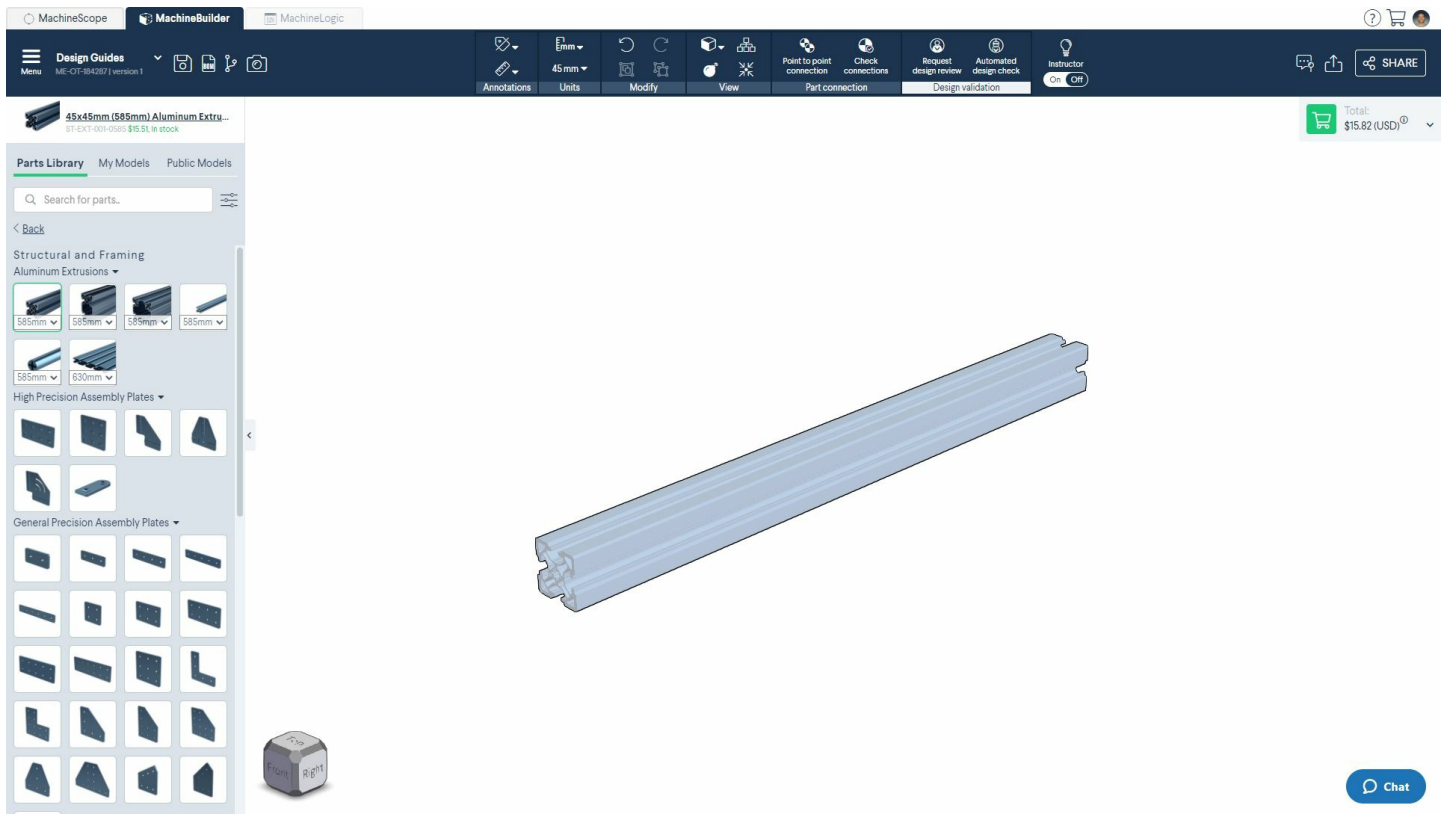

Navigation Compass

Contents

[Navigation Compass](#)

[Inserting Parts](#)

[Connecting Parts](#)

[Translating Parts](#)

[Rotating Parts](#)

To use this feature, simply open an existing design or start a new one.

Click to select a part and move it into the design space.

Navigation Compass

Inserting Parts

To insert your first part, simply click the part you would like to add and then click again to add it into the design space.

Connecting Parts

When inserting a new part and connecting it to an existing part, you will see the new navigation compass hovering above the possible connection point. Use the left and right arrows to navigate through the part orientation options and click the check-mark to confirm.

Note; as a shortcut, you can use your left/right keyboard arrows to change orientation and click enter on your keyboard to confirm.

Translating Parts

When translating a part (moving it along a single axis), the compass will show you the different number of translation options available. Use the left and right arrows to navigate through the translation options and grab the slider to move the part or group of parts.